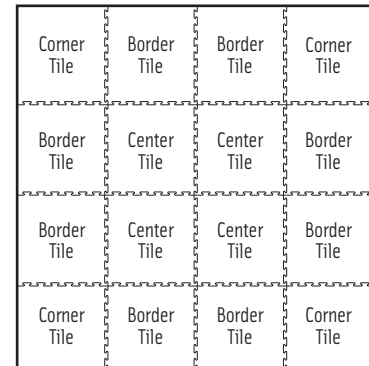

Regularly used in weight rooms, Moose PuzzleTile™ is also well suited for more economical installations such as home gyms, schools, and YMCAs where a less "permanent" installation is desired.

Moose PuzzleTile™ is durable enough to hold up to high use and heavy weights, is economical and versatile. Easily install tiles to fit an entire room "wall-to-wall", or configure the tiles in the center of the room to create an "area rug" layout. No adhesive needed.

Ideal For Weight Rooms, Home Gyms and Training Centers.

Moose Sports Surfaces, Ltd.
 2257 North Wayne Avenue, Suite 2C
 Chicago, Illinois 60614

773.477.4664
www.mooseports.com

Thickness:

Moose PuzzleTile™ standard thickness is 8mm. Tile size is 24" x 24" (4 sq. ft. per tile) and is available in black, 10% blue fleck and 10% grey fleck. All other colors are available in 23" x 23" for an upcharge. 23" x 23" (3.67 sq. ft. per tile) tiles are available only in center tiles and can easily be trimmed on site.

Area Rug Layout

Wall-to-Wall Layout

Cut center tiles with a utility knife to fit irregular wall surfaces.

Standard Colors: *Custom colors & logos available*

Colors shown are approximations. Contact Moose Sports Surfaces, Ltd. for actual color samples.