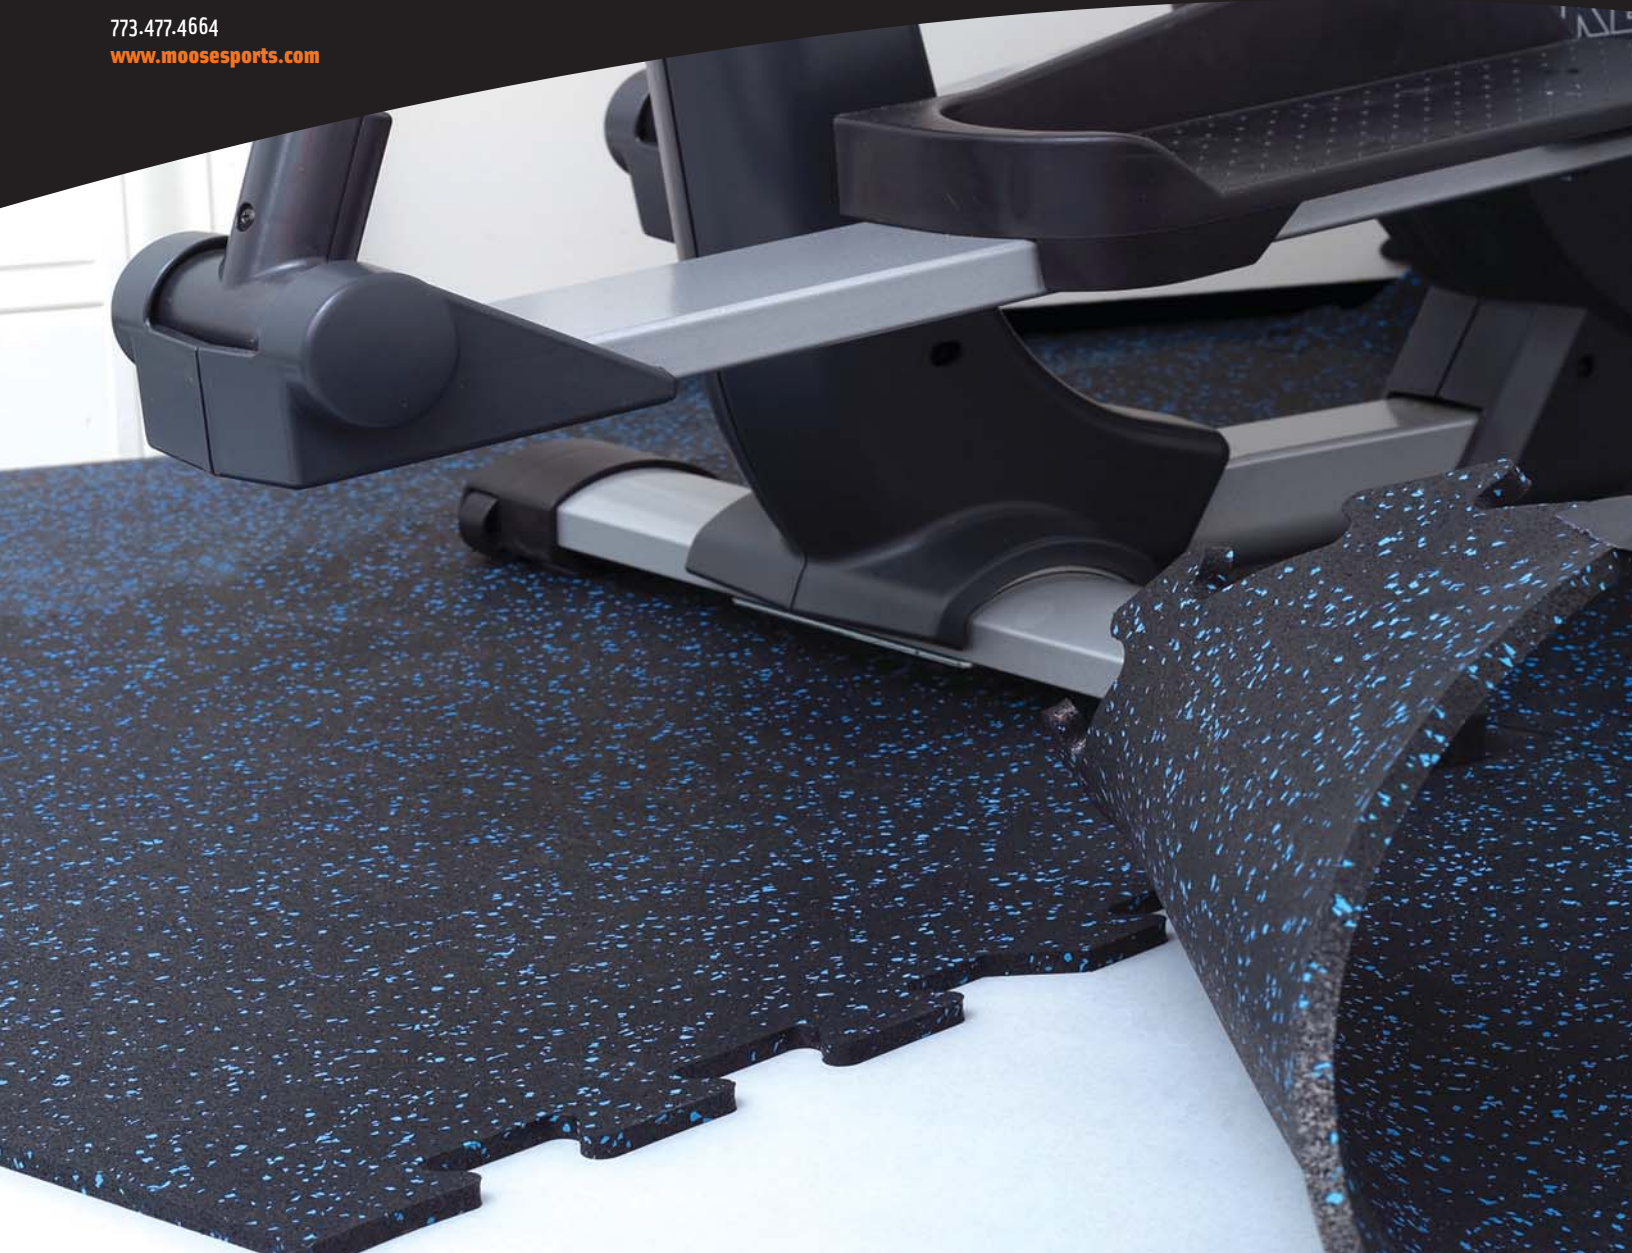

MOOSE SPORT™

Moose Sports Surfaces, Ltd.
2257 North Wayne Avenue, Suite 2C
Chicago, Illinois 60614

773.477.4664
www.moosesports.com

Moose PuzzleTile™

About Moose PuzzleTile™

Moose PuzzleTile™ is a 2' x 2' x 8mm interlocking recycled rubber tile with EPDM color flecks.

Regularly used in weight rooms, Moose PuzzleTile™ is also well suited for more economical installations such as home gyms, schools, and YMCAs where a less "permanent" installation is desired.

Moose PuzzleTile™ is durable enough to hold up to high use and heavy weights, is economical and versatile. Easily install tiles to fit an entire room "wall-to-wall", or configure the tiles in the center of the room to create an "area rug" layout. No adhesive needed.

Ideal For Weight Rooms, Home Gyms and Training Centers.

Moose Sports Surfaces, Ltd.
 2257 North Wayne Avenue, Suite 2C
 Chicago, Illinois 60614

773.477.4664
www.mooseports.com

Thickness:

Moose PuzzleTile™ standard thickness is 8mm. Tile size is 24" x 24" (4 sq. ft. per tile) and is available in black, 10% blue fleck and 10% grey fleck. All other colors are available in 23" x 23" for an upcharge. 23" x 23" (3.67 sq. ft. per tile) tiles are available only in center tiles and can easily be trimmed on site.

Area Rug Layout

Wall-to-Wall Layout

Cut center tiles with a utility knife to fit irregular wall surfaces.

Standard Colors: *Custom colors & logos available*

Colors shown are approximations. Contact Moose Sports Surfaces, Ltd. for actual color samples.