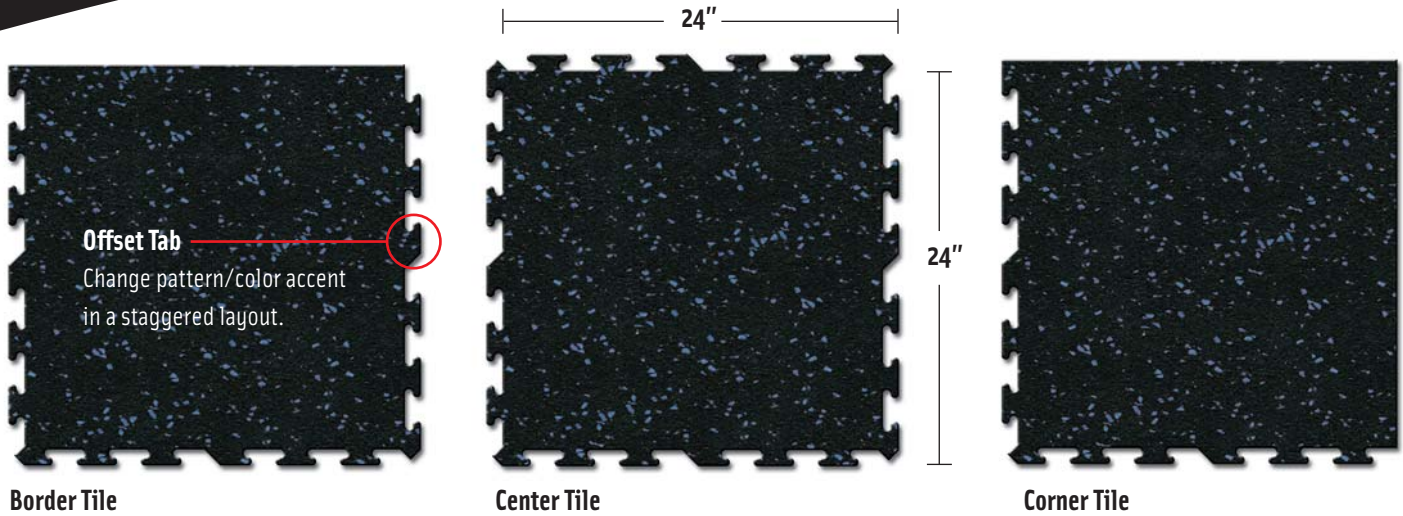

Regularly used in weight rooms, Moose PuzzleTile™ is also well suited for more economical installations such as home gyms, schools, and YMCAs where a less "permanent" installation is desired.

Moose PuzzleTile™ is durable enough to hold up to high use and heavy weights, is economical and versatile. Easily install tiles to fit an entire room "wall-to-wall", or configure the tiles in the center of the room to create an "area rug" layout. No adhesive needed.

Ideal For Weight Rooms, Home Gyms and Training Centers.

Moose Sports Surfaces, Ltd.
 2257 North Wayne Avenue, Suite 2C
 Chicago, Illinois 60614

773.477.4664
www.mooseports.com

Thickness:

Moose PuzzleTile™ standard thickness is 8mm. Tile size is 24" x 24" (4 sq. ft. per tile) and is available in black, 10% blue fleck and 10% grey fleck. All other colors are available in 23" x 23" for an upcharge. 23" x 23" (3.67 sq. ft. per tile) tiles are available only in center tiles and can easily be trimmed on site.

Area Rug Layout

Wall-to-Wall Layout

Cut center tiles with a utility knife to fit irregular wall surfaces.

Standard Colors: *Custom colors & logos available*

Colors shown are approximations. Contact Moose Sports Surfaces, Ltd. for actual color samples.