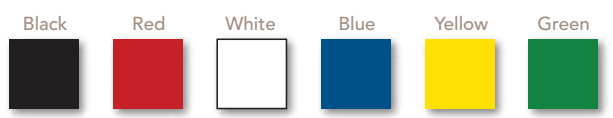

GAME LINE OPTIONS

It is the policy of Aacer Flooring to continuously improve its line of products. Therefore, Aacer Flooring reserves the right to change, modify or discontinue systems, specifications and accessories of all products at any time without notice or obligation to purchaser.