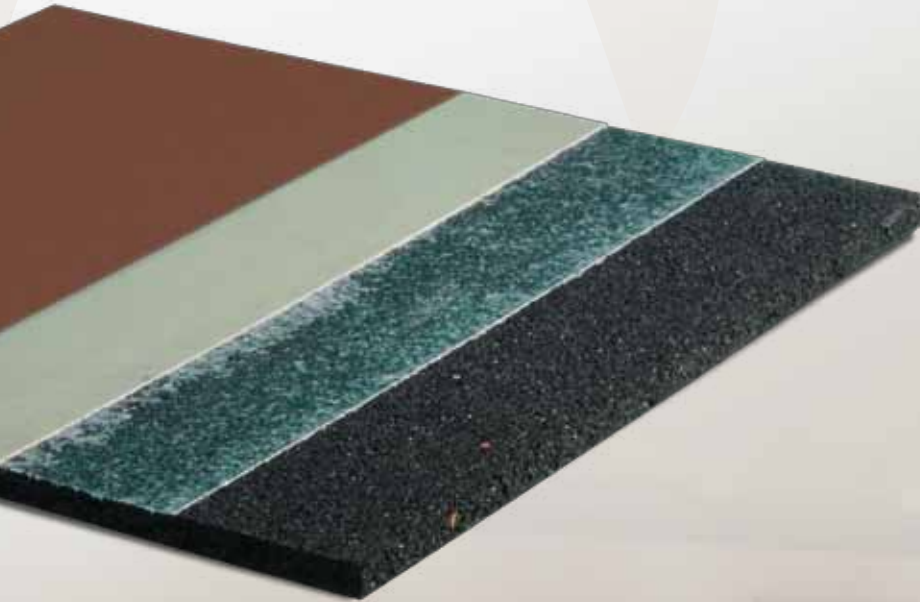

AACER

SPORTS FLOORING

MP Sport™

MP Sport™ is a multi-sport, multi-use, seamless urethane, pad-and-pour athletic floor system offering long life, low maintenance and multiple design options.

Sweets.com

SYNTHETIC

MP Sport™

MP Sport™ is the perfect choice for high-volume, multipurpose facilities and indoor running tracks that demand more from a floor.

Installation Options	Fixed
Load Capacity	Excellent
Green Status LEED Contributors	 Construction waste management MRC2.1 & 2.2 Resource Reuse MRc3.1 & 3.2 Recycled Content MRC4.1 & 4.2 EQ 4.2
Shore Hardness	80 Shore A
System Type	Pad-and-Pour
Basement Thickness	4mm, 6mm, 7mm, 9mm and 14mm**
Wear Layer	1.5mm, 2mm, 3mm, 4mm (SR)
Certified	
Testing Lab	

- System Option
- DIN Certified
 - MPFS (MP Face Lift System) renovation of old surfaces
 - Spike Resistant (SR)
 - MPH (Roller Blade Version)
- **Custom thickness available

COLOR AVAILABILITY

Colors are representational only