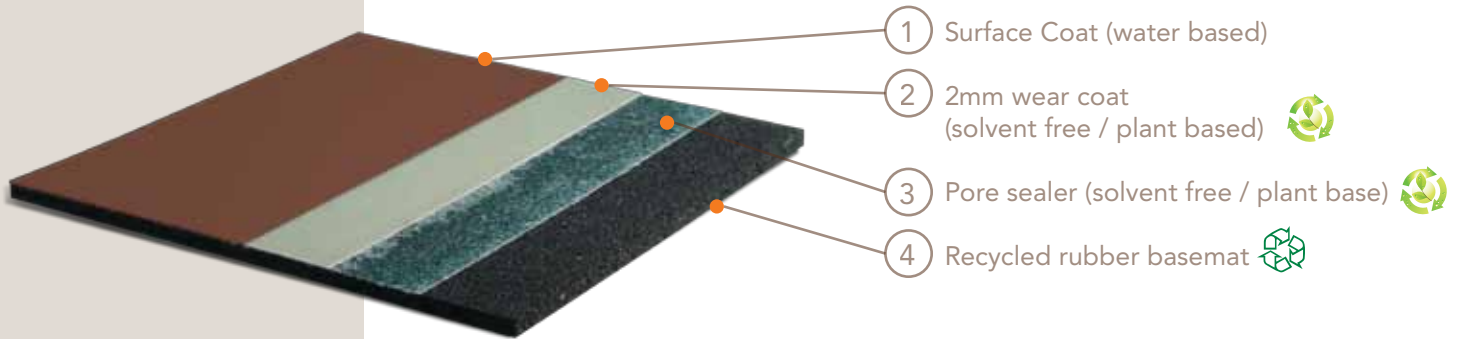

AACER

SPORTS FLOORING

MP Sport™

MP Sport™ is a multi-sport, multi-use, seamless urethane, pad-and-pour athletic floor system offering long life, low maintenance and multiple design options.

Sweets.com

SYNTHETIC

MP Sport™

MP Sport™ is the perfect choice for high-volume, multipurpose facilities and indoor running tracks that demand more from a floor.

Installation Options	Fixed
Load Capacity	Excellent
Green Status LEED Contributors	 Construction waste management MRC2.1 & 2.2 Resource Reuse MRc3.1 & 3.2 Recycled Content MRC4.1 & 4.2 EQ 4.2
Shore Hardness	80 Shore A
System Type	Pad-and-Pour
Basement Thickness	4mm, 6mm, 7mm, 9mm and 14mm**
Wear Layer	1.5mm, 2mm, 3mm, 4mm (SR)
Certified	
Testing Lab	